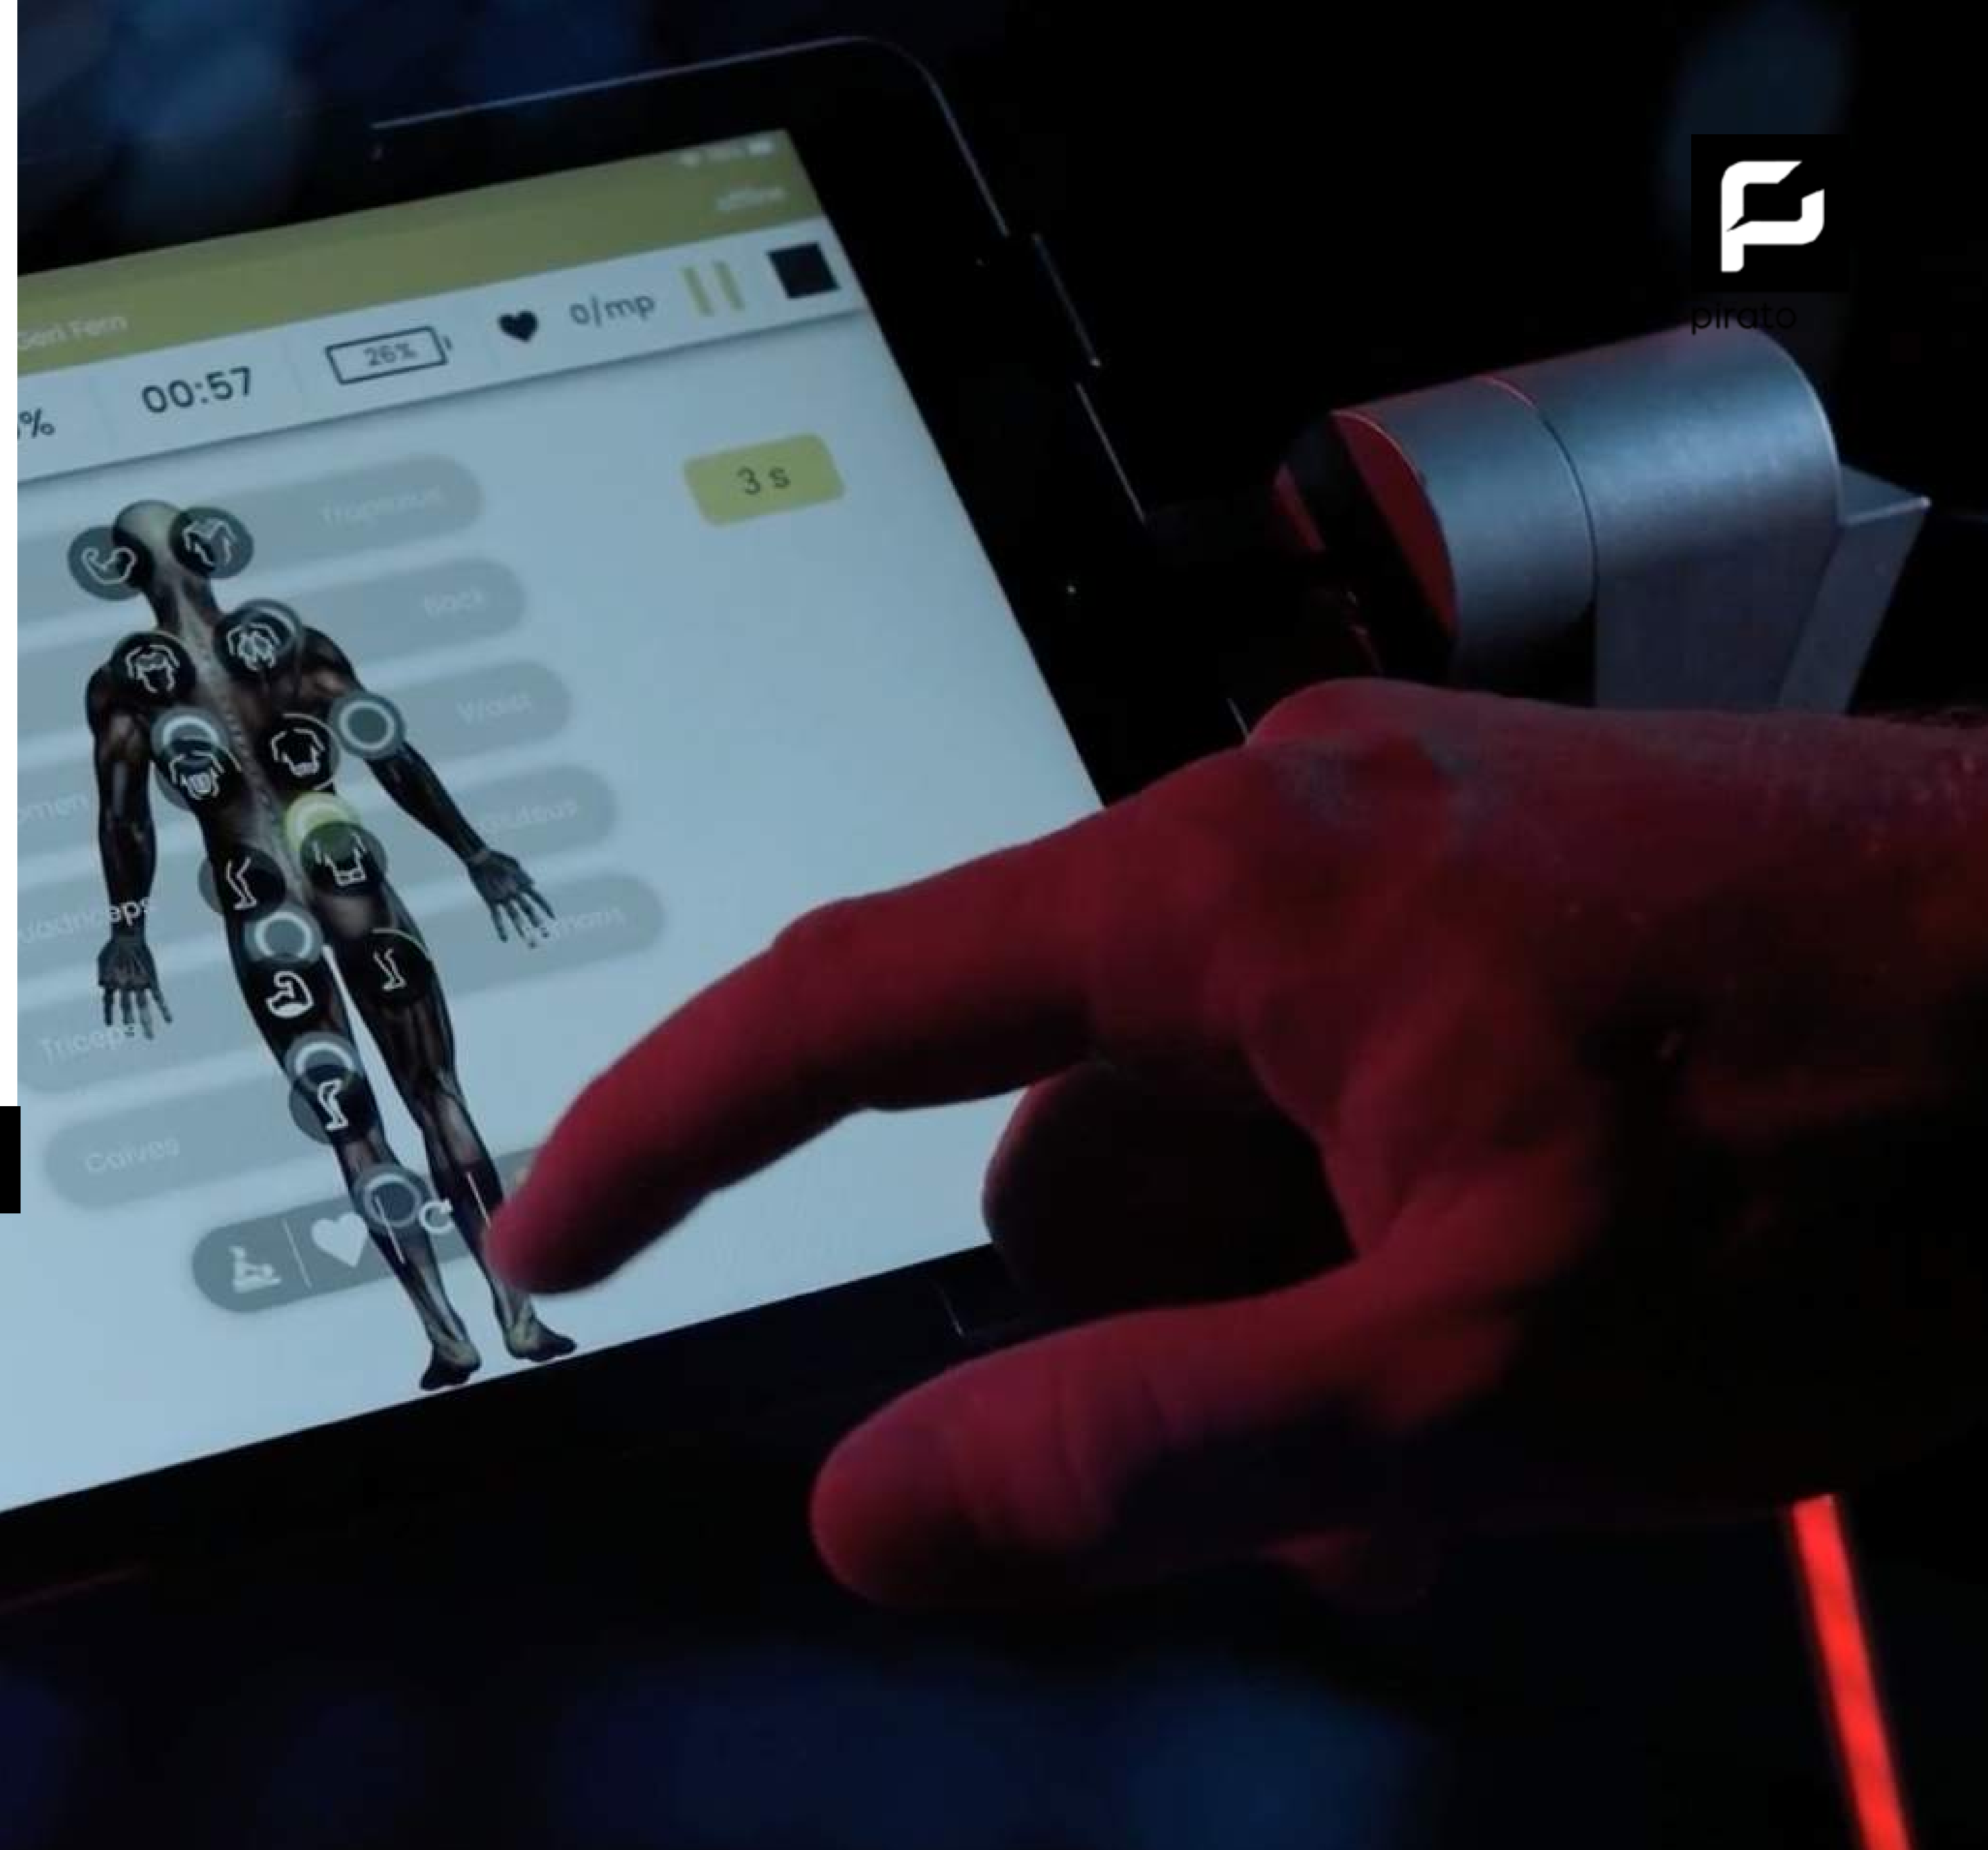

Why 2in1? - II.

On the other hand the Pirato can function as "traditional" wireless studio equipment with the stylish Justfit stand that our business clients love so much. Used in this way, the stand functions as an elegant, high-tech hotspot that enables communication of client and trainer devices.

pirato